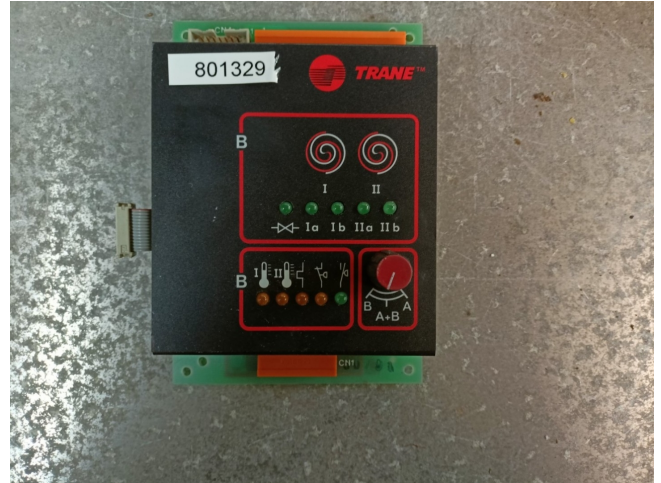

Trane X 1374 0085 01

Specifications

Brand	Trane
Type	X 1374 0085 01
Specification	Controller
Stock	8

Description

Used Trane X 1374 0085 01

Used Trane X13740085 controller, de-installed from an water chiller.